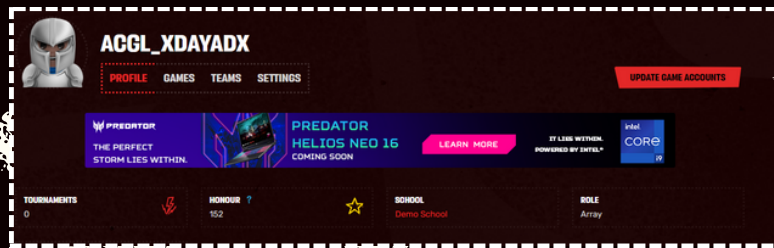

NEXT STEP

STEP 3

SIGN UP FOR TOURNAMENTS

CHECK OUT THE WALKTHROUGH VIDEO

- 1 Students need to their profile and click “UPDATE GAME ACCOUNTS” on the top right hand side. They will need to fill in usernames of the games they wish to play in.

- 2 Students can sign up to games for individuals in the “Leagues” tab on the left. Term 1 tournaments are linked [here](#).

- 3 If the game is a team based game an admin/coach account will need to create a team in the “teams” tab on your school page.