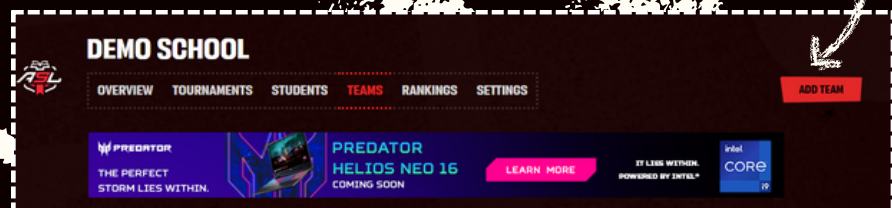

NEXT STEP

STEP 3

SIGN UP FOR TOURNAMENTS

CHECK OUT THE WALKTHROUGH VIDEO

- 1 Students need to their profile and click “UPDATE GAME ACCOUNTS” on the top right hand side. They will need to fill in usernames of the games they wish to play in.

- 2 Students can sign up to games for individuals in the “Leagues” tab on the left. Term 1 tournaments are linked [here](#).

- 3 If the game is a team based game an admin/coach account will need to create a team in the “teams” tab on your school page.